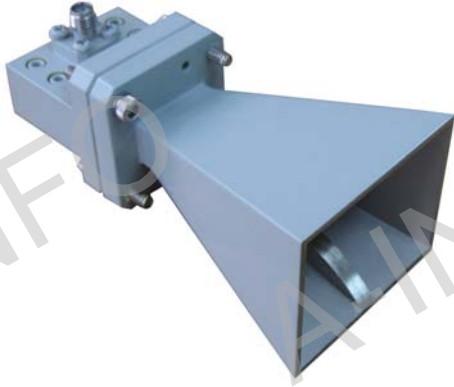

## Technical Specification

Frequency Range(GHz)	7.5 - 18	
Gain(dB)	10 Typ.	
Polarization	Linear	
VSWR	2.0 Max.	
Cross Polarization Isolation(dB)	35 Typ.	
Output	A Type: FPWRD750D24	
	C Type: SMA-F or N-F or High Power N-F	
Power Handling(W)	SMA-F	50 Max. CW
	N-F	150 Max. CW
	HP N-F	500 Max. CW
Size(mm)	A Type: 48x39x65	
	C Type: 48x39x96.7	
Net Weight(Kg)	A Type: 0.04 Around	
	C Type: 0.22 Around	