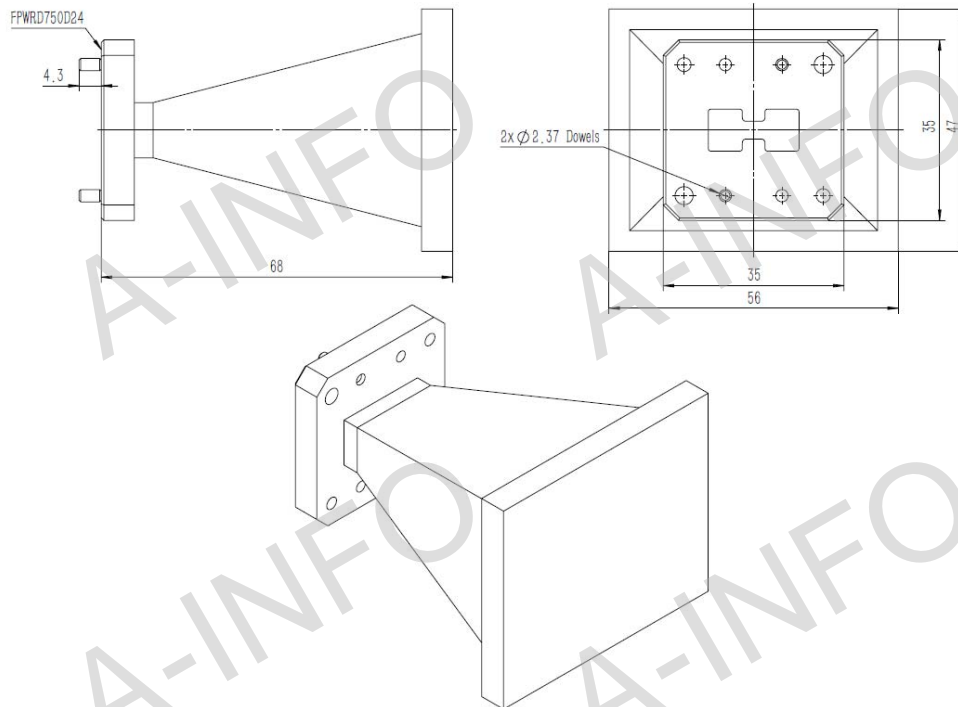

A Type (With Radome)

AINFO Inc.

Page 3 of 12

China(Beijing): Tel: (+86) 10-6266-7326, (+86) 10-6266-7327 Fax: (+86) 10-6266-7379
China(Chengdu): Tel: (+86) 28-8519-2786, (+86) 28-8519-3044 Fax: (+86) 28-8519-3068
USA: Tel: (+1) 949-346-7326, (+1) 949-639-9660 Fax: (+1) 949-639-9659

Website: www.ainfoinc.com
Email: sales@ainfoinc.com