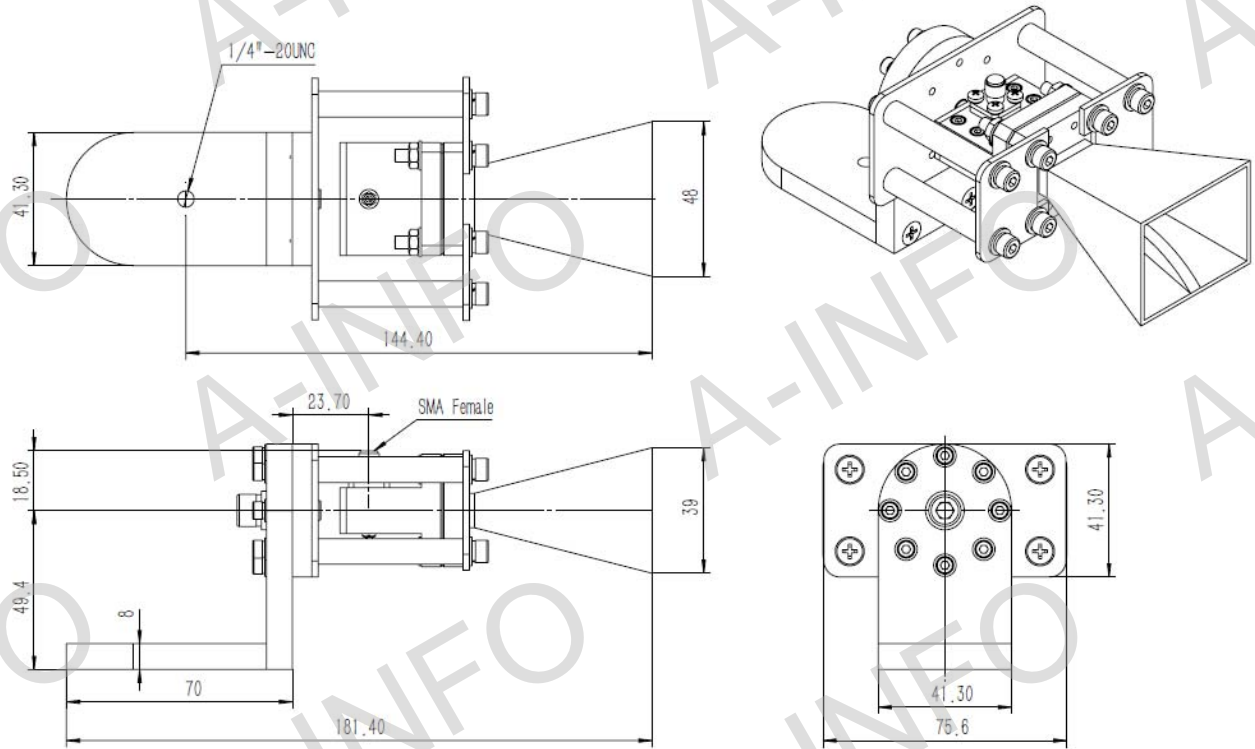

C Type (With SMA Female Output & L Type Mounting Bracket)

For N Type Female or High Power N Type Female output outline drawing, please contact A-INFO.