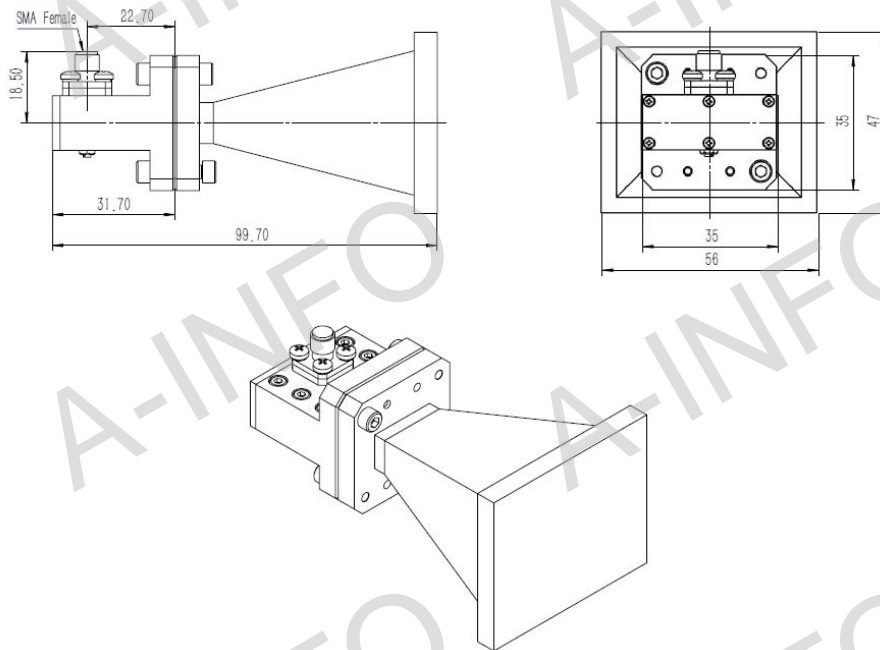

C Type (With SMA Female Output & Radome)

For N Type Female or High Power N Type Female outline drawing, please contact A-INFO.