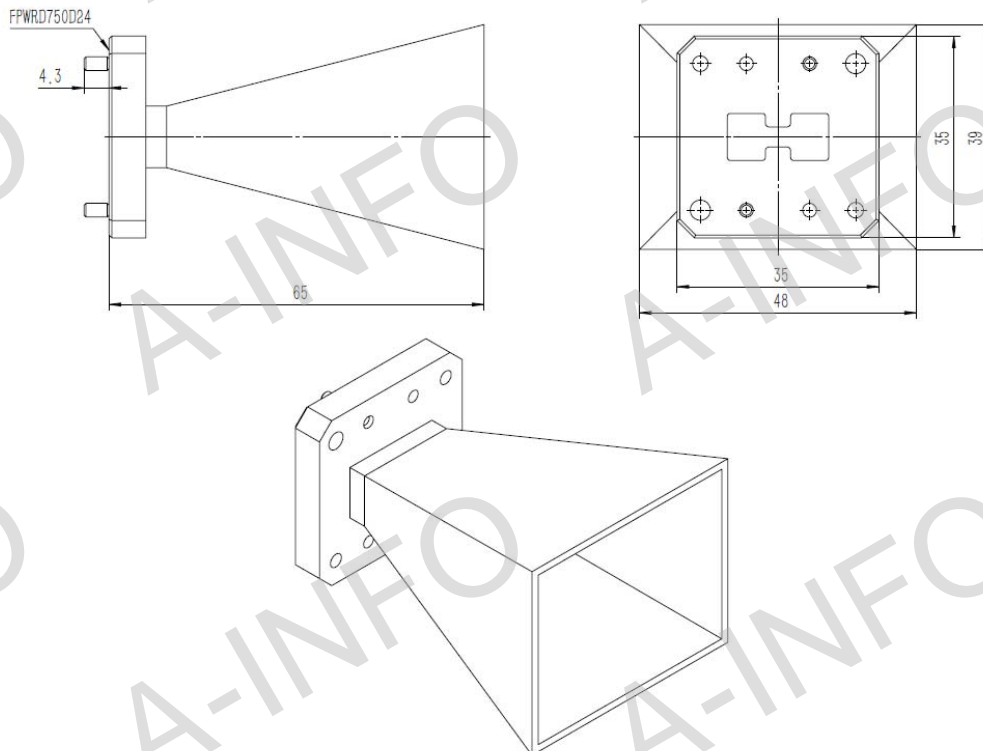

Outline Drawing (Size: mm)

A Type(With FPWRD750D24 Output)

AINFO Inc.

Page 1 of 12

China(Beijing): Tel: (+86) 10-6266-7326,
China(Chengdu): Tel: (+86) 28-8519-2786,
USA: Tel: (+1) 949-346-7326,

(+86) 10-6266-7327 Fax: (+86) 10-6266-7379
(+86) 28-8519-3044 Fax: (+86) 28-8519-3068
(+1) 949-639-9660 Fax: (+1) 949-639-9659

Website: www.ainfoinc.com
Email: sales@ainfoinc.com