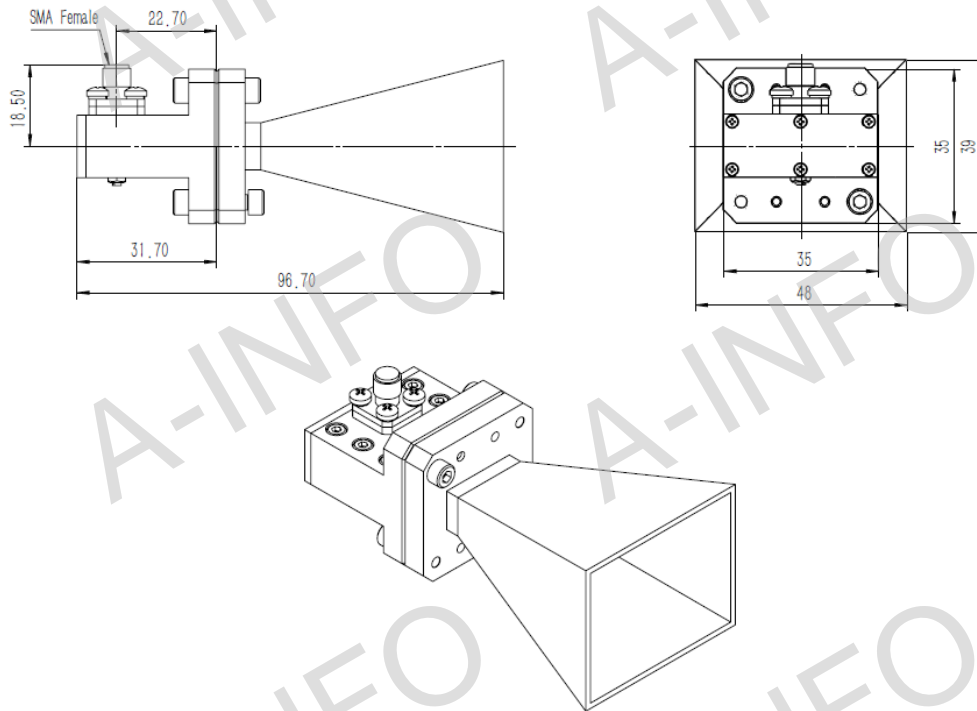

C Type (With SMA Female Output)

For N Type Female or High Power N Type Female output outline drawing, please contact A-INFO.