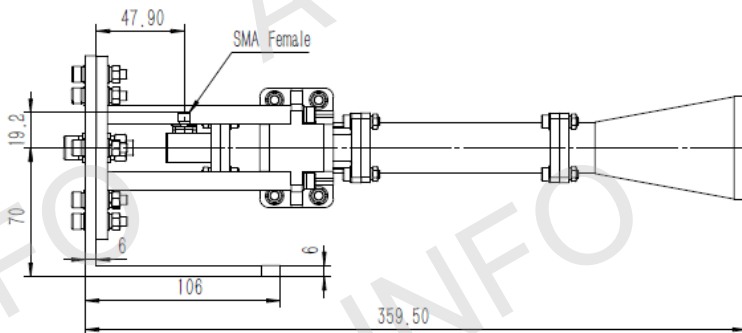

Technical Specification

| | | |
|----------------------|-------------|------------------------|
| Frequency Range(GHz) | 11.0 - 14.0 | |
| Waveguide | WR75 | |
| Gain(dB) | 15 Typ. | |
| Polarization | LHCP | |
| Axial Ratio(dB) | 2 Max. | |
| 3dB Beamwidth(deg) | E Plane: | 27 Typ. |
| | H Plane: | 32 Typ. |
| VSWR | A Type: | 1.25 Max. |
| | C Type: | 1.5 Max. |
| Output | A Type: | FBP120(UBR120) |
| | C Type: | SMA-Female or N-Female |
| Material | Al | |
| Size(mm) | A Type: | Φ55.6 x 285.7 |
| | C Type: | Φ55.6 x 315.7 |
| Net Weight(Kg) | A Type: | 0.30 Around |
| | C Type: | 0.34 Around |

C Type (With SMA-Female Output & Round Mounting Bracket)

For N-Female output outline drawing, please contact A-INFO.

C Type (With SMA-Female Output & L Type Mounting Bracket)
For N-Female output outline drawing, please contact A-INFO.