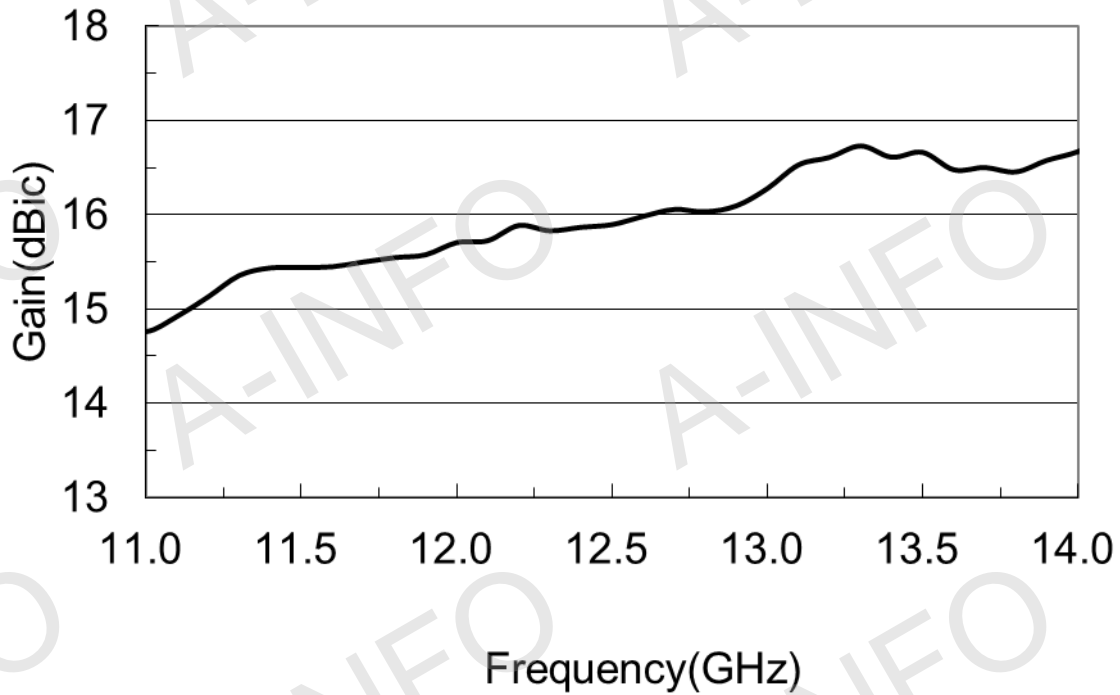

Test Results

1. Gain