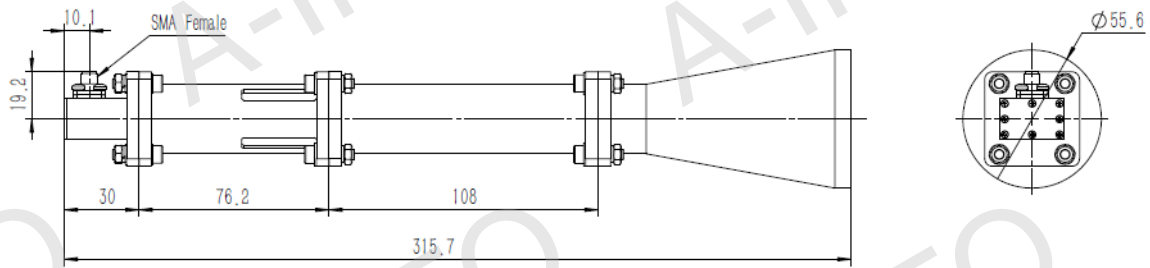

Technical Specification

| | | |
|----------------------|-------------|------------------------|
| Frequency Range(GHz) | 11.0 - 14.0 | |
| Waveguide | WR75 | |
| Gain(dB) | 15 Typ. | |
| Polarization | LHCP | |
| Axial Ratio(dB) | 2 Max. | |
| 3dB Beamwidth(deg) | E Plane: | 27 Typ. |
| | H Plane: | 32 Typ. |
| VSWR | A Type: | 1.25 Max. |
| | C Type: | 1.5 Max. |
| Output | A Type: | FBP120(UBR120) |
| | C Type: | SMA-Female or N-Female |
| Material | Al | |
| Size(mm) | A Type: | Φ55.6 x 285.7 |
| | C Type: | Φ55.6 x 315.7 |
| Net Weight(Kg) | A Type: | 0.30 Around |
| | C Type: | 0.34 Around |

Outline Drawing (Size: mm)

A Type(With FBP120 Output)

AINFO Inc.

Page 1 of 7

China(Beijing):
China(Chengdu):
USA :

Tel: (+86) 10-6266-7326,
Tel: (+86) 28-8519-2786,
Tel: (+1) 949-639-9688,

(+86) 10-6266-7327
(+86) 28-8519-3044
(+1) 949-639-9608

C Type (With SMA-Female Output & Round Mounting Bracket)

For N-Female output outline drawing, please contact A-INFO.

C Type (With SMA-Female Output & L Type Mounting Bracket)
For N-Female output outline drawing, please contact A-INFO.