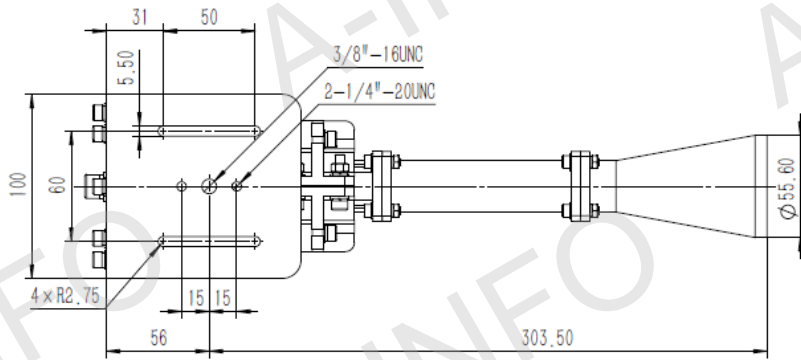

Technical Specification

| | | |
|----------------------|-------------|------------------------|
| Frequency Range(GHz) | 11.0 - 14.0 | |
| Waveguide | WR75 | |
| Gain(dB) | 15 Typ. | |
| Polarization | LHCP | |
| Axial Ratio(dB) | 2 Max. | |
| 3dB Beamwidth(deg) | E Plane: | 27 Typ. |
| | H Plane: | 32 Typ. |
| VSWR | A Type: | 1.25 Max. |
| | C Type: | 1.5 Max. |
| Output | A Type: | FBP120(UBR120) |
| | C Type: | SMA-Female or N-Female |
| Material | Al | |
| Size(mm) | A Type: | Φ55.6 x 285.7 |
| | C Type: | Φ55.6 x 315.7 |
| Net Weight(Kg) | A Type: | 0.30 Around |
| | C Type: | 0.34 Around |

C Type (With SMA-Female Output & Round Mounting Bracket)

For N-Female output outline drawing, please contact A-INFO.

C Type (With SMA-Female Output & L Type Mounting Bracket)
For N-Female output outline drawing, please contact A-INFO.