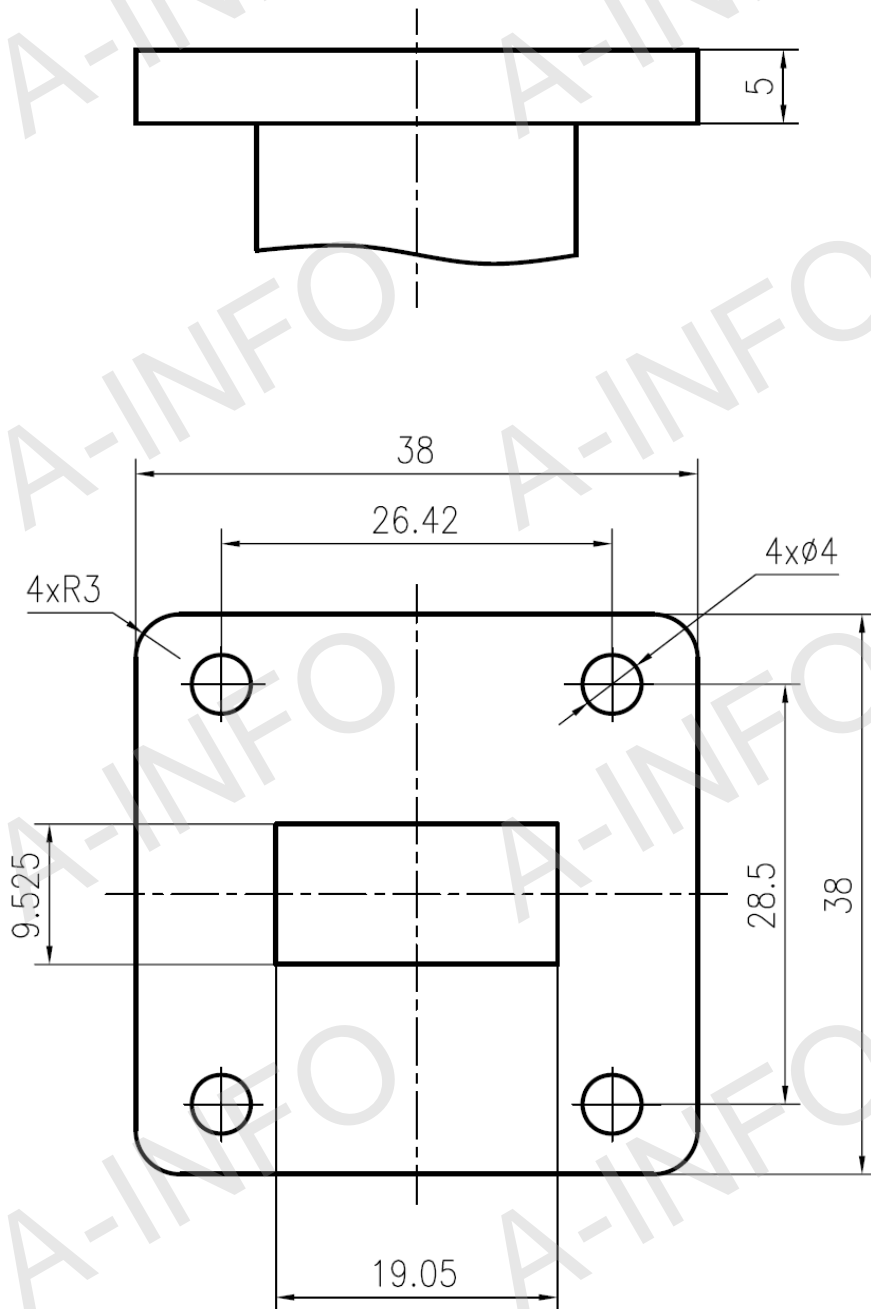

Technical Specification

| | | |
|----------------------|-------------|------------------------|
| Frequency Range(GHz) | 11.0 - 14.0 | |
| Waveguide | WR75 | |
| Gain(dB) | 15 Typ. | |
| Polarization | LHCP | |
| Axial Ratio(dB) | 2 Max. | |
| 3dB Beamwidth(deg) | E Plane: | 27 Typ. |
| | H Plane: | 32 Typ. |
| VSWR | A Type: | 1.25 Max. |
| | C Type: | 1.5 Max. |
| Output | A Type: | FBP120(UBR120) |
| | C Type: | SMA-Female or N-Female |
| Material | Al | |
| Size(mm) | A Type: | Φ55.6 x 285.7 |
| | C Type: | Φ55.6 x 315.7 |
| Net Weight(Kg) | A Type: | 0.30 Around |
| | C Type: | 0.34 Around |

Outline Drawing (Size: mm)

A Type(With FBP120 Output)

AINFO Inc.

Page 1 of 7

China(Beijing):
China(Chengdu):
USA :

Tel: (+86) 10-6266-7326,
Tel: (+86) 28-8519-2786,
Tel: (+1) 949-639-9688,

(+86) 10-6266-7327
(+86) 28-8519-3044
(+1) 949-639-9608

C Type (With SMA-Female Output & Round Mounting Bracket)

For N-Female output outline drawing, please contact A-INFO.

C Type (With SMA-Female Output & L Type Mounting Bracket)
For N-Female output outline drawing, please contact A-INFO.

Flange Drawing (Size: mm)

FBP120

AINFO Inc.

Page 4 of 7

China(Beijing):
China(Chengdu):
USA :

Tel: (+86) 10-6266-7326,
Tel: (+86) 28-8519-2786,
Tel: (+1) 949-639-9688,

(+86) 10-6266-7327
(+86) 28-8519-3044
(+1) 949-639-9608