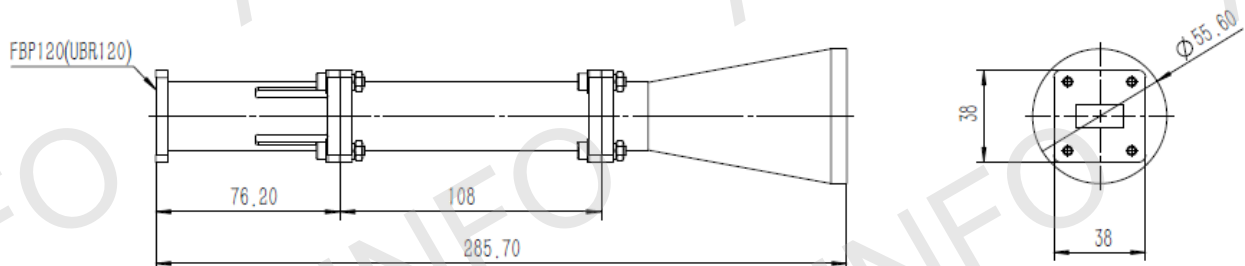

Technical Specification

| | | |
|----------------------|-------------|------------------------|
| Frequency Range(GHz) | 11.0 - 14.0 | |
| Waveguide | WR75 | |
| Gain(dB) | 15 Typ. | |
| Polarization | LHCP | |
| Axial Ratio(dB) | 2 Max. | |
| 3dB Beamwidth(deg) | E Plane: | 27 Typ. |
| | H Plane: | 32 Typ. |
| VSWR | A Type: | 1.25 Max. |
| | C Type: | 1.5 Max. |
| Output | A Type: | FBP120(UBR120) |
| | C Type: | SMA-Female or N-Female |
| Material | Al | |
| Size(mm) | A Type: | Φ55.6 x 285.7 |
| | C Type: | Φ55.6 x 315.7 |
| Net Weight(Kg) | A Type: | 0.30 Around |
| | C Type: | 0.34 Around |

Outline Drawing (Size: mm)

A Type(With FBP120 Output)

AINFO Inc.

Page 1 of 7

China(Beijing):
China(Chengdu):
USA :

Tel: (+86) 10-6266-7326,
Tel: (+86) 28-8519-2786,
Tel: (+1) 949-639-9688,

(+86) 10-6266-7327
(+86) 28-8519-3044
(+1) 949-639-9608

C Type (With SMA-Female Output & Round Mounting Bracket)

For N-Female output outline drawing, please contact A-INFO.

C Type (With SMA-Female Output & L Type Mounting Bracket)
For N-Female output outline drawing, please contact A-INFO.