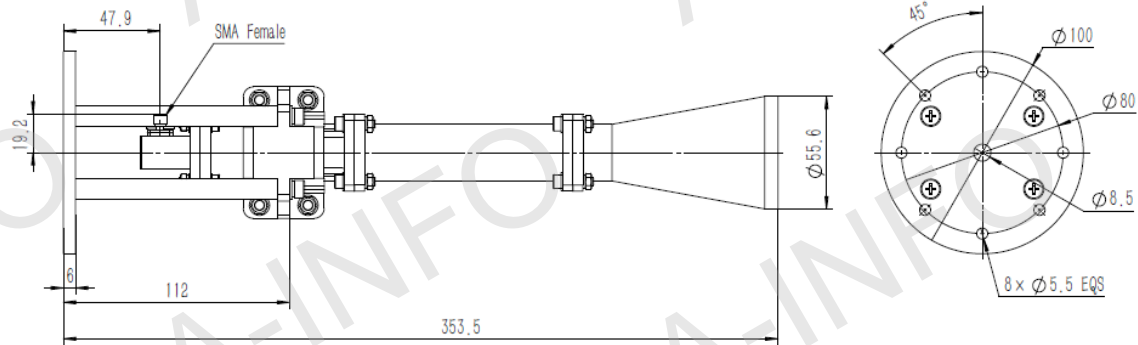

Technical Specification

| | | |
|----------------------|-------------|------------------------|
| Frequency Range(GHz) | 11.0 - 14.0 | |
| Waveguide | WR75 | |
| Gain(dB) | 15 Typ. | |
| Polarization | LHCP | |
| Axial Ratio(dB) | 2 Max. | |
| 3dB Beamwidth(deg) | E Plane: | 27 Typ. |
| | H Plane: | 32 Typ. |
| VSWR | A Type: | 1.25 Max. |
| | C Type: | 1.5 Max. |
| Output | A Type: | FBP120(UBR120) |
| | C Type: | SMA-Female or N-Female |
| Material | Al | |
| Size(mm) | A Type: | Φ55.6 x 285.7 |
| | C Type: | Φ55.6 x 315.7 |
| Net Weight(Kg) | A Type: | 0.30 Around |
| | C Type: | 0.34 Around |

C Type (With SMA-Female Output & Round Mounting Bracket)

For N-Female output outline drawing, please contact A-INFO.

C Type (With SMA-Female Output & L Type Mounting Bracket)
For N-Female output outline drawing, please contact A-INFO.