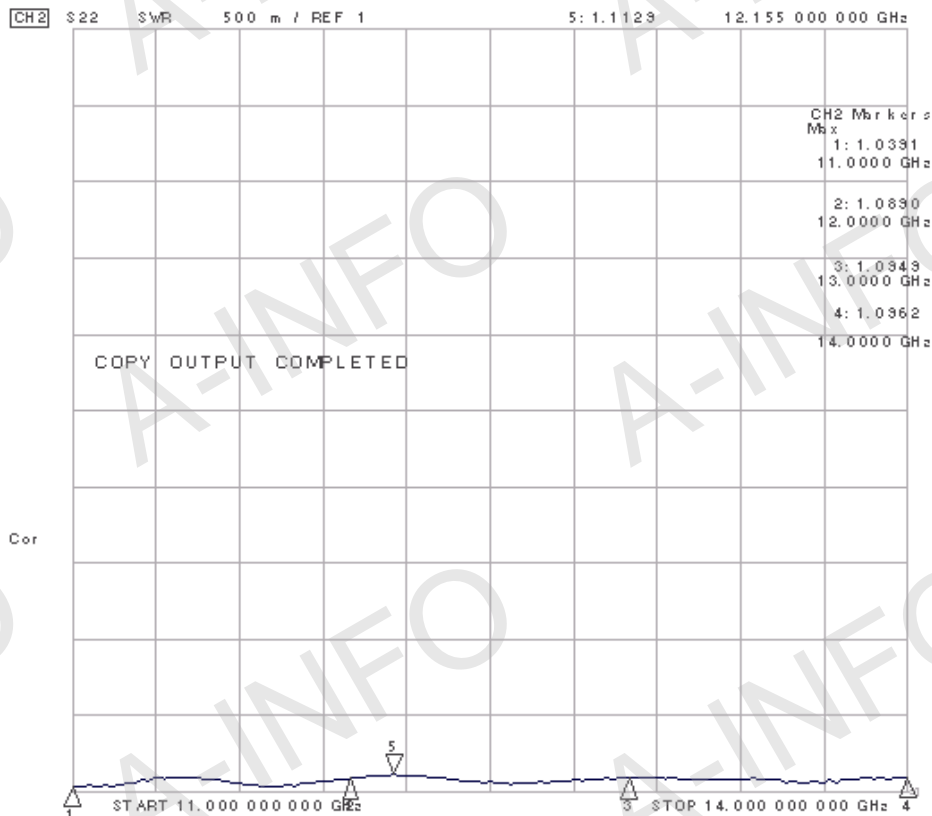

Technical Specification

| | | |
|----------------------|-------------|------------------------|
| Frequency Range(GHz) | 11.0 - 14.0 | |
| Waveguide | WR75 | |
| Gain(dB) | 15 Typ. | |
| Polarization | LHCP | |
| Axial Ratio(dB) | 2 Max. | |
| 3dB Beamwidth(deg) | E Plane: | 27 Typ. |
| | H Plane: | 32 Typ. |
| VSWR | A Type: | 1.25 Max. |
| | C Type: | 1.5 Max. |
| Output | A Type: | FBP120(UBR120) |
| | C Type: | SMA-Female or N-Female |
| Material | Al | |
| Size(mm) | A Type: | Φ55.6 x 285.7 |
| | C Type: | Φ55.6 x 315.7 |
| Net Weight(Kg) | A Type: | 0.30 Around |
| | C Type: | 0.34 Around |

Fax: (+86) 10-6266-7379
Fax: (+86) 28-8519-3068
Fax: (+1) 949-639-9670

Website: www.ainfoinc.com
Email: sales@ainfoinc.com

Test Results

1. Gain

2. VSWR

3. Axial Ratio

4. Pattern