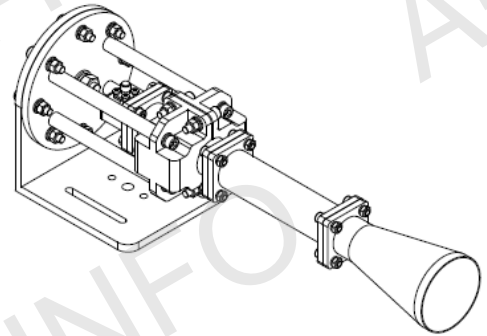

Technical Specification

| | | |
|----------------------|-------------|------------------------|
| Frequency Range(GHz) | 11.0 - 14.0 | |
| Waveguide | WR75 | |
| Gain(dB) | 15 Typ. | |
| Polarization | LHCP | |
| Axial Ratio(dB) | 2 Max. | |
| 3dB Beamwidth(deg) | E Plane: | 27 Typ. |
| | H Plane: | 32 Typ. |
| VSWR | A Type: | 1.25 Max. |
| | C Type: | 1.5 Max. |
| Output | A Type: | FBP120(UBR120) |
| | C Type: | SMA-Female or N-Female |
| Material | Al | |
| Size(mm) | A Type: | Φ55.6 x 285.7 |
| | C Type: | Φ55.6 x 315.7 |
| Net Weight(Kg) | A Type: | 0.30 Around |
| | C Type: | 0.34 Around |

C Type (With SMA-Female Output & Round Mounting Bracket)

For N-Female output outline drawing, please contact A-INFO.

C Type (With SMA-Female Output & L Type Mounting Bracket)
For N-Female output outline drawing, please contact A-INFO.