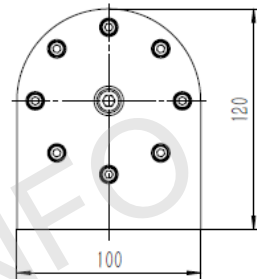

Technical Specification

| | | |
|----------------------|-------------|------------------------|
| Frequency Range(GHz) | 11.0 - 14.0 | |
| Waveguide | WR75 | |
| Gain(dB) | 15 Typ. | |
| Polarization | LHCP | |
| Axial Ratio(dB) | 2 Max. | |
| 3dB Beamwidth(deg) | E Plane: | 27 Typ. |
| | H Plane: | 32 Typ. |
| VSWR | A Type: | 1.25 Max. |
| | C Type: | 1.5 Max. |
| Output | A Type: | FBP120(UBR120) |
| | C Type: | SMA-Female or N-Female |
| Material | Al | |
| Size(mm) | A Type: | Φ55.6 x 285.7 |
| | C Type: | Φ55.6 x 315.7 |
| Net Weight(Kg) | A Type: | 0.30 Around |
| | C Type: | 0.34 Around |

Outline Drawing (Size: mm)

A Type(With FBP120 Output)

AINFO Inc.

Page 1 of 7

China(Beijing):
China(Chengdu):
USA :

Tel: (+86) 10-6266-7326,
Tel: (+86) 28-8519-2786,
Tel: (+1) 949-639-9688,

(+86) 10-6266-7327
(+86) 28-8519-3044
(+1) 949-639-9608

C Type (With SMA-Female Output & Round Mounting Bracket)

For N-Female output outline drawing, please contact A-INFO.

C Type (With SMA-Female Output & L Type Mounting Bracket)
For N-Female output outline drawing, please contact A-INFO.