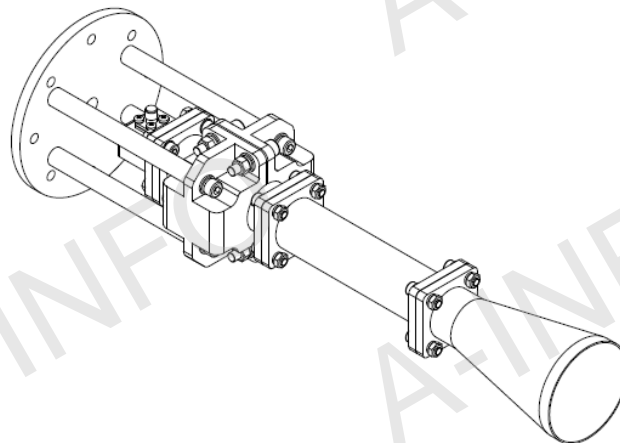

Technical Specification

| | | |
|----------------------|-------------|------------------------|
| Frequency Range(GHz) | 11.0 - 14.0 | |
| Waveguide | WR75 | |
| Gain(dB) | 15 Typ. | |
| Polarization | LHCP | |
| Axial Ratio(dB) | 2 Max. | |
| 3dB Beamwidth(deg) | E Plane: | 27 Typ. |
| | H Plane: | 32 Typ. |
| VSWR | A Type: | 1.25 Max. |
| | C Type: | 1.5 Max. |
| Output | A Type: | FBP120(UBR120) |
| | C Type: | SMA-Female or N-Female |
| Material | Al | |
| Size(mm) | A Type: | Φ55.6 x 285.7 |
| | C Type: | Φ55.6 x 315.7 |
| Net Weight(Kg) | A Type: | 0.30 Around |
| | C Type: | 0.34 Around |

C Type (With SMA-Female Output & Round Mounting Bracket)

For N-Female output outline drawing, please contact A-INFO.

C Type (With SMA-Female Output & L Type Mounting Bracket)
For N-Female output outline drawing, please contact A-INFO.