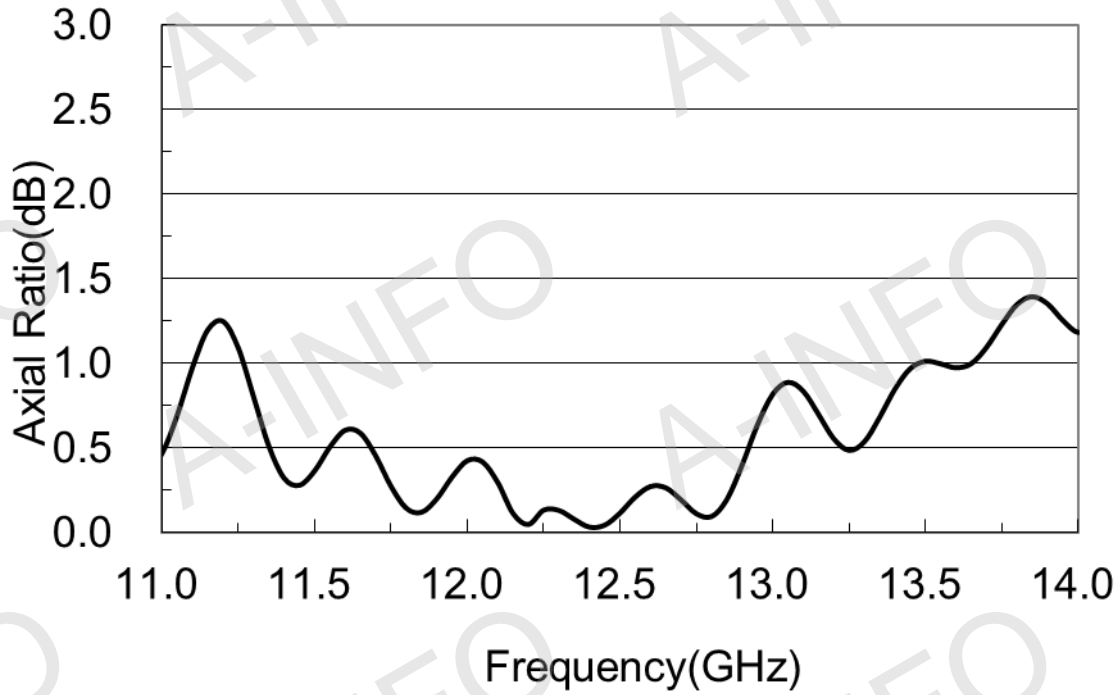

3. Axial Ratio