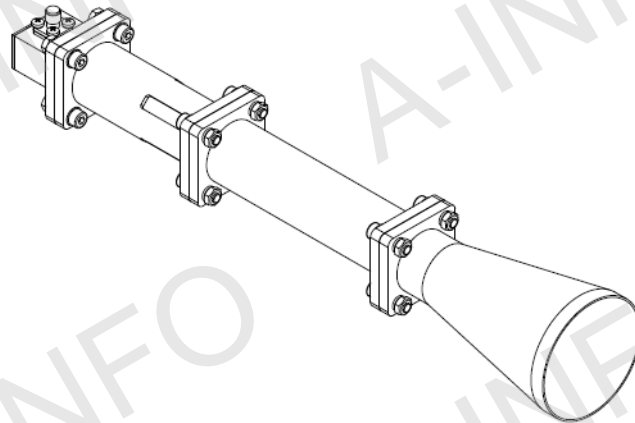

Technical Specification

| | | |
|----------------------|-------------|------------------------|
| Frequency Range(GHz) | 11.0 - 14.0 | |
| Waveguide | WR75 | |
| Gain(dB) | 15 Typ. | |
| Polarization | LHCP | |
| Axial Ratio(dB) | 2 Max. | |
| 3dB Beamwidth(deg) | E Plane: | 27 Typ. |
| | H Plane: | 32 Typ. |
| VSWR | A Type: | 1.25 Max. |
| | C Type: | 1.5 Max. |
| Output | A Type: | FBP120(UBR120) |
| | C Type: | SMA-Female or N-Female |
| Material | Al | |
| Size(mm) | A Type: | Φ55.6 x 285.7 |
| | C Type: | Φ55.6 x 315.7 |
| Net Weight(Kg) | A Type: | 0.30 Around |
| | C Type: | 0.34 Around |

C Type (With SMA-Female Output & Round Mounting Bracket)

For N-Female output outline drawing, please contact A-INFO.

C Type (With SMA-Female Output & L Type Mounting Bracket)
For N-Female output outline drawing, please contact A-INFO.