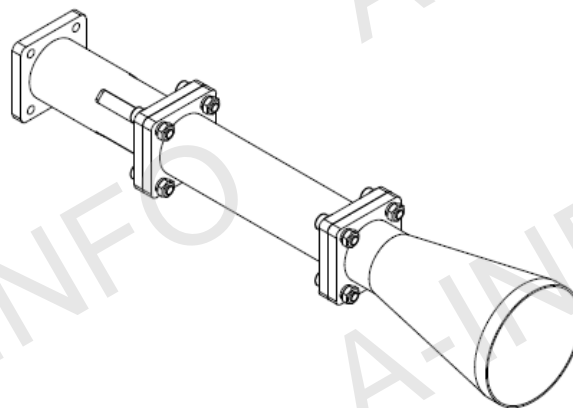

Outline Drawing (Size: mm)

A Type(With FBP120 Output)

AINFO Inc.

Page 1 of 7

China(Beijing):
China(Chengdu):
USA :

Tel: (+86) 10-6266-7326,
Tel: (+86) 28-8519-2786,
Tel: (+1) 949-639-9688,

(+86) 10-6266-7327
(+86) 28-8519-3044
(+1) 949-639-9608

Fax: (+86) 10-6266-7379
Fax: (+86) 28-8519-3068
Fax: (+1) 949-639-9670

Website: www.ainfoinc.com
Email: sales@ainfoinc.com